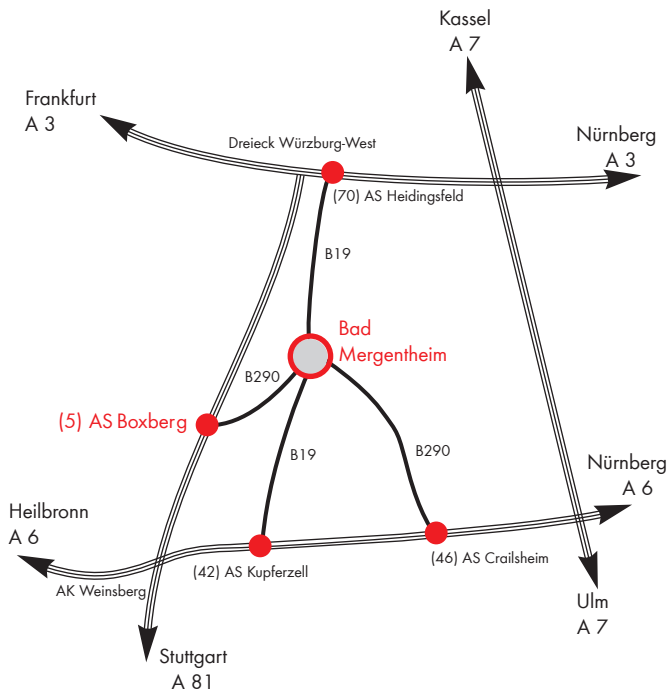

DIRECTIONS TO INDUSTRIEPARK WÜRTH

Würth Industrie Service GmbH & Co. KG

Drillberg, Industriepark Würth

97980 Bad Mergentheim

T +49 7931 91-0

F +49 7931 91-4000

www.wuerth-industrie.com

info@wuerth-industrie.com

If you use a navigation system, please enter street "Drillberg".

Please follow the white signs  to "Industriepark Würth".

Legend

⊙ roundabout

● junction

● highway exit